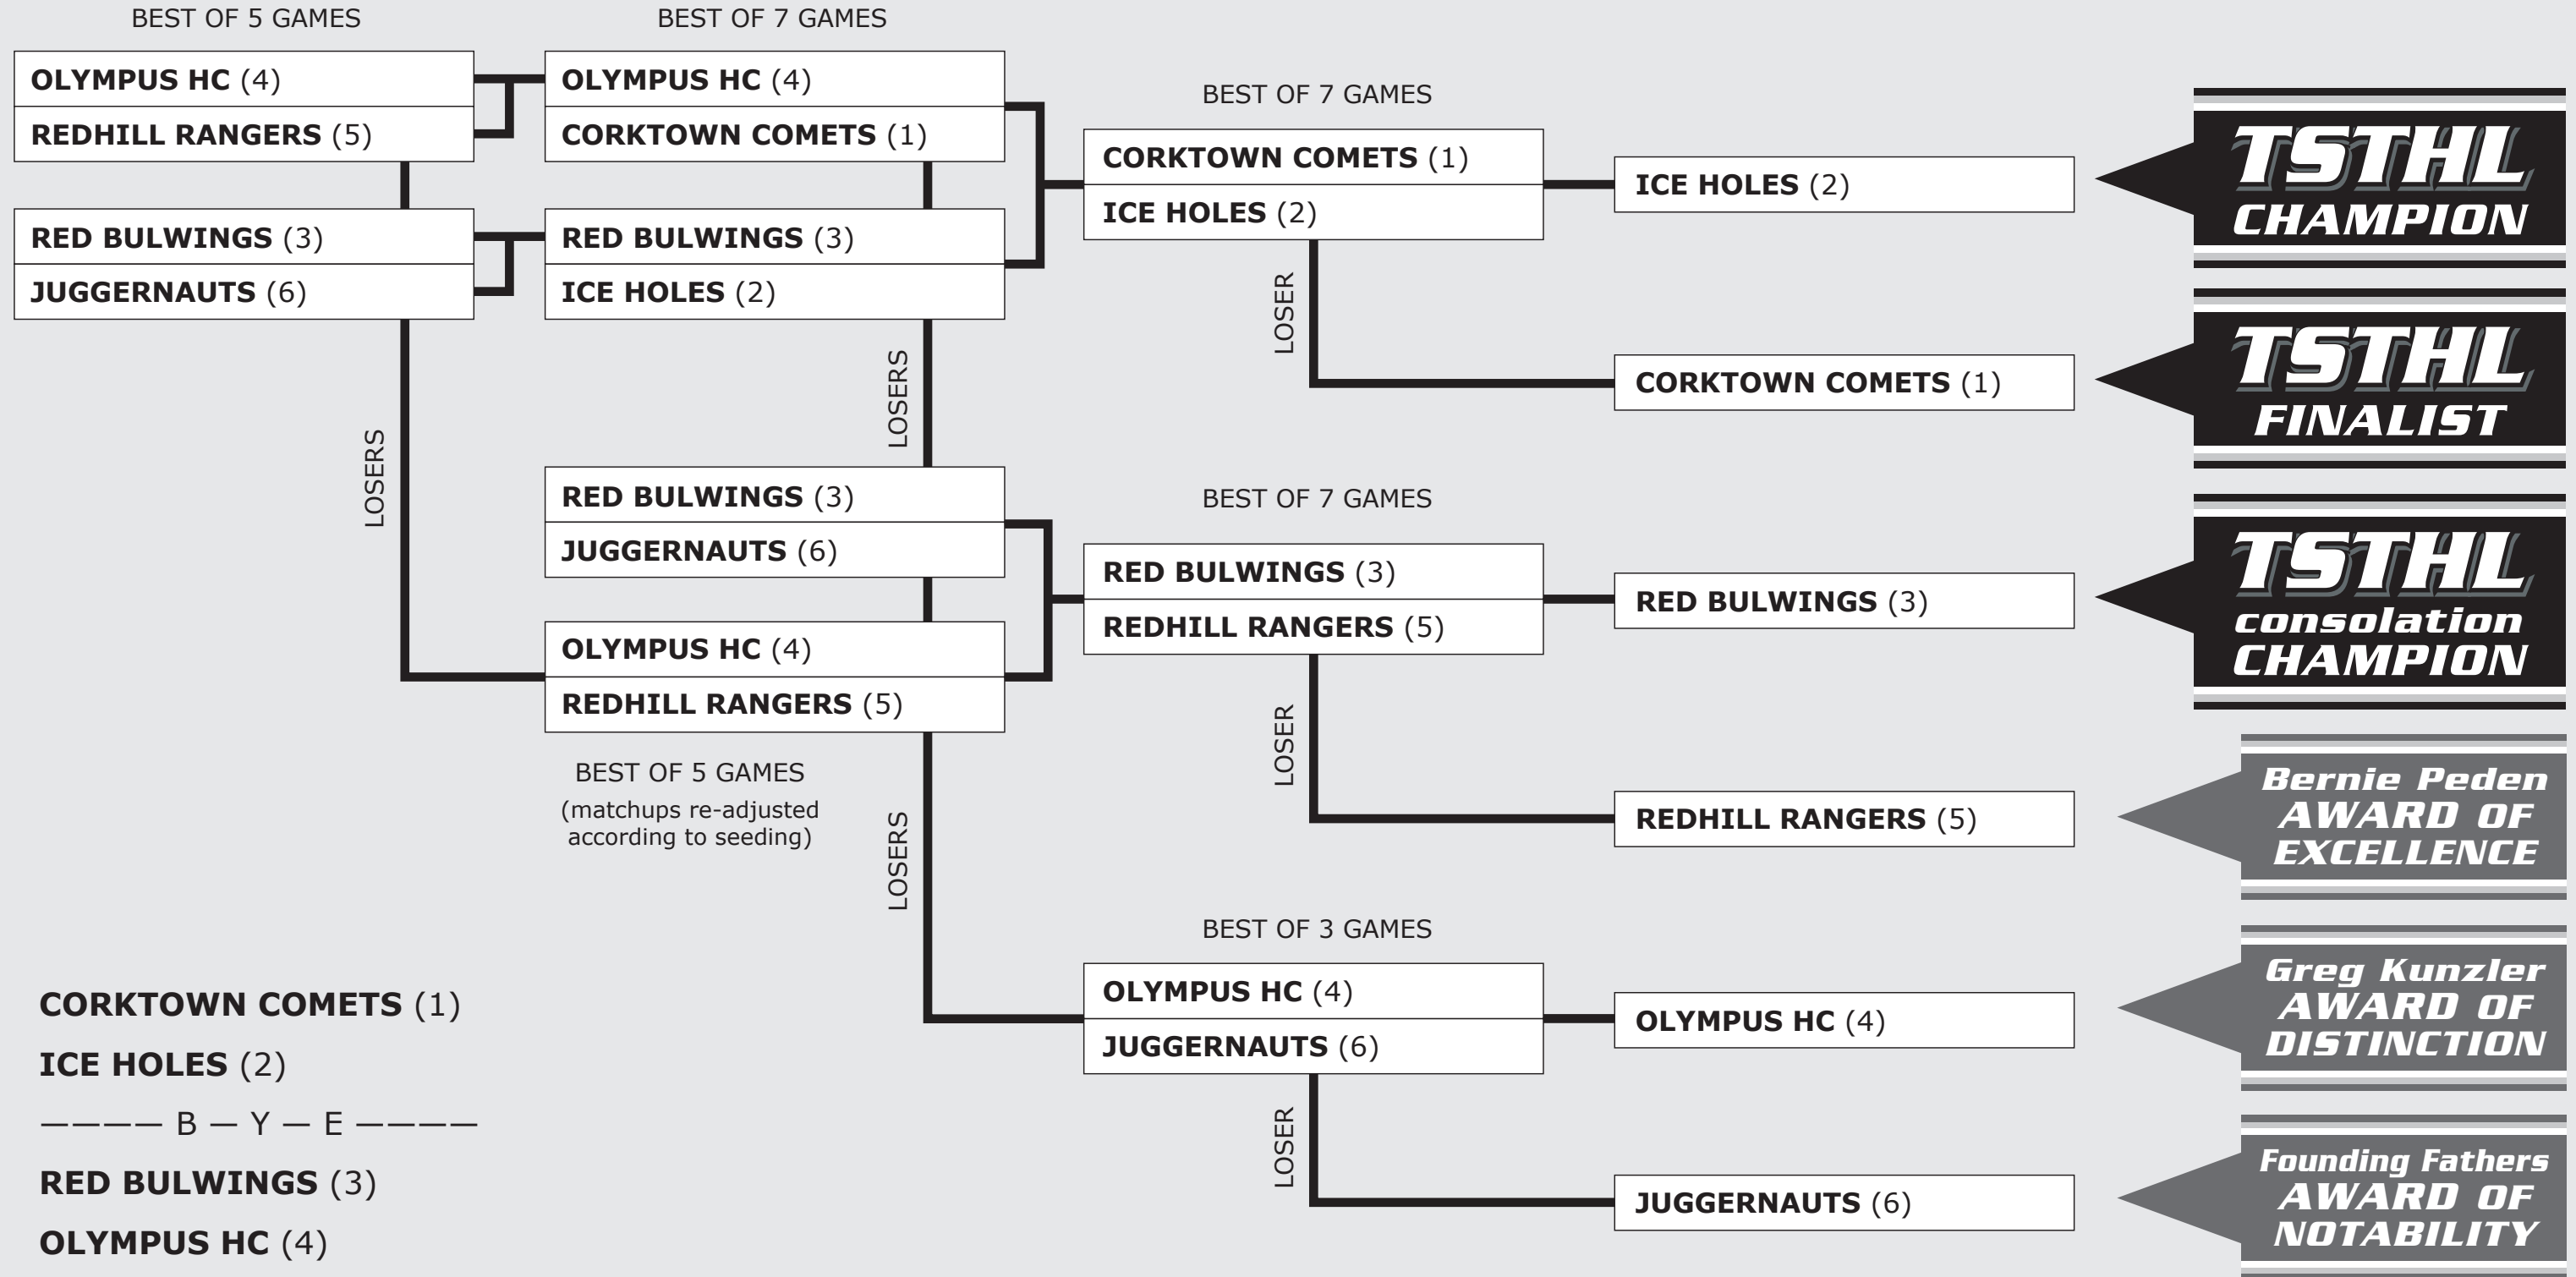

SEMI-FINAL

FINAL

CORKTOWN COMETS (1)

ICE HOLES (2)

----- B - Y - E -----

RED BULWINGS (3)

OLYMPUS HC (4)

REDHILL RANGES (5)

JUGGERNAUTS (6)

TSTHL Playoffs